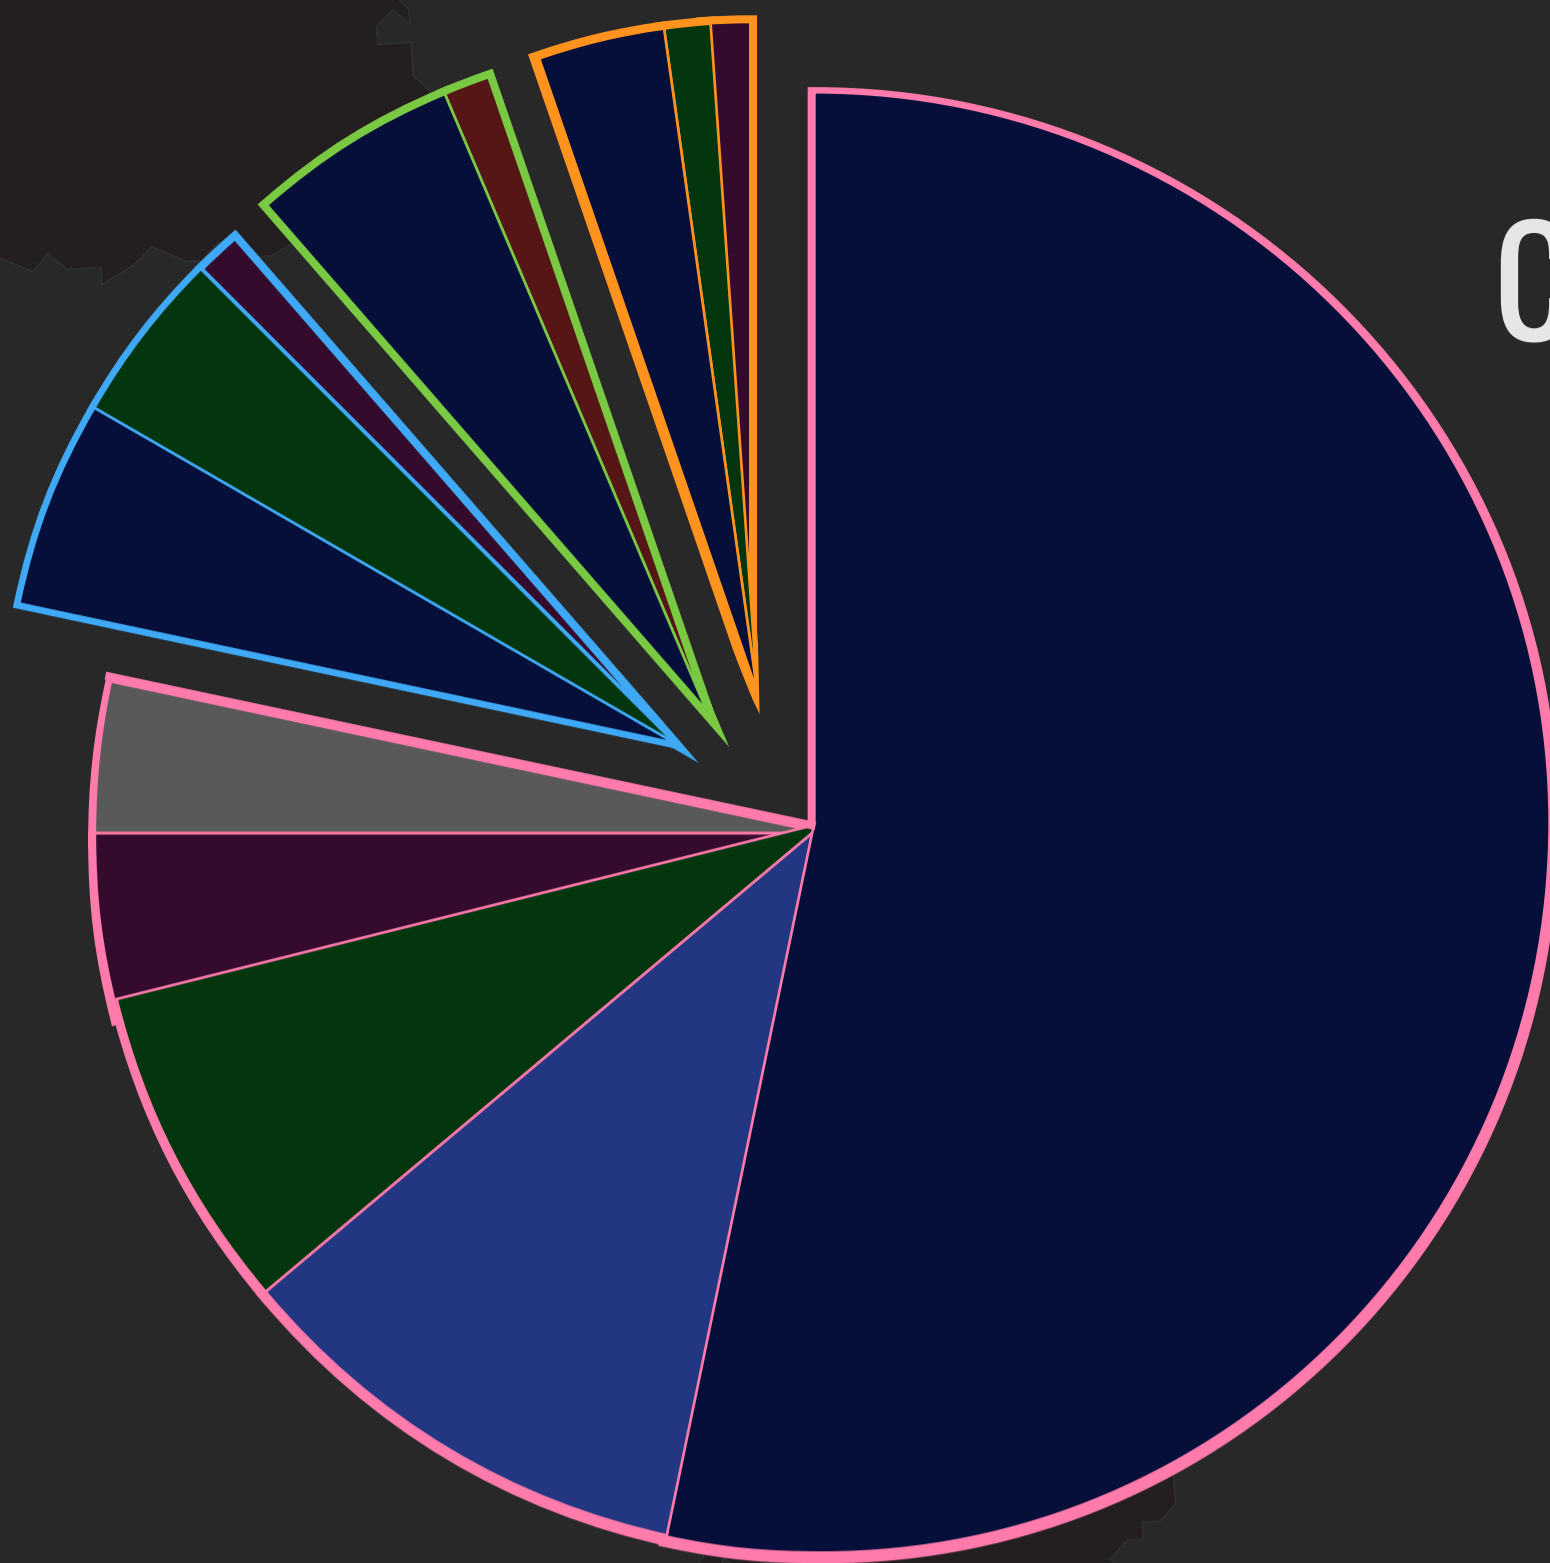

# LOCATION

- Dorm Room
- Campus
- Dorm Building
- Off Campus

# COMMUNICATION TYPE

- Facebook Messenger
- Facebook
- Message Apps
- Texting
- Email
- Video Chat

# TIME

Katie's in the Netherlands,