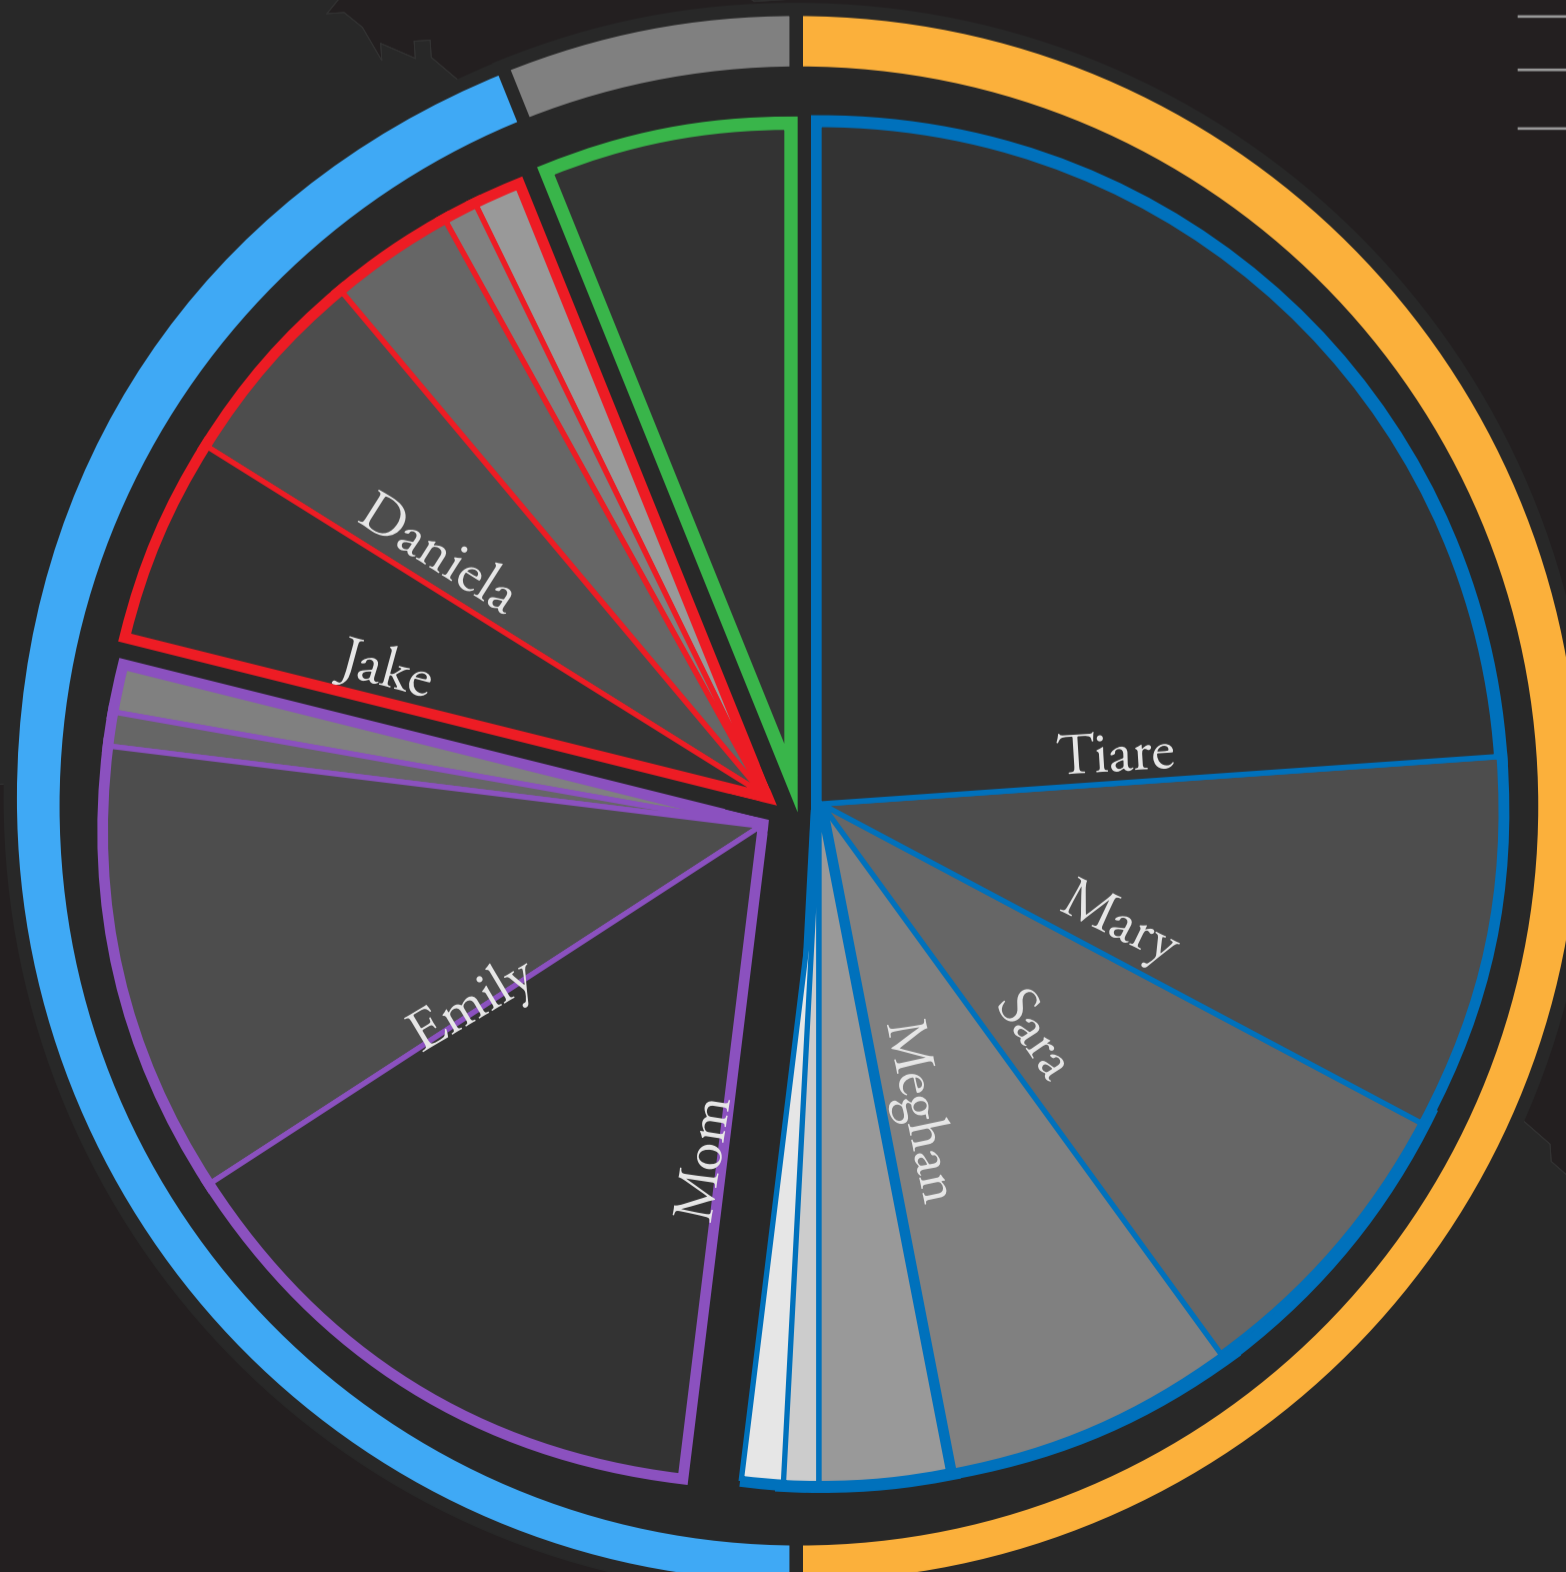

# TIME

Katie's in the Netherlands,

# ONLY USING

<1min-1min 2min-4min 5min-8min 9min-15min 16min-30min 30min-1hr 1hr +

# DURATION

# CATEGORY & WHO

- Friends
- Family
- School
- Anyone
- In Netherlands
- In St. Louis